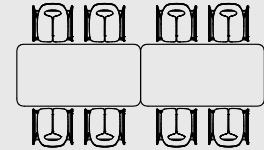

1

Modular high table
| Stół wysoki modułowy